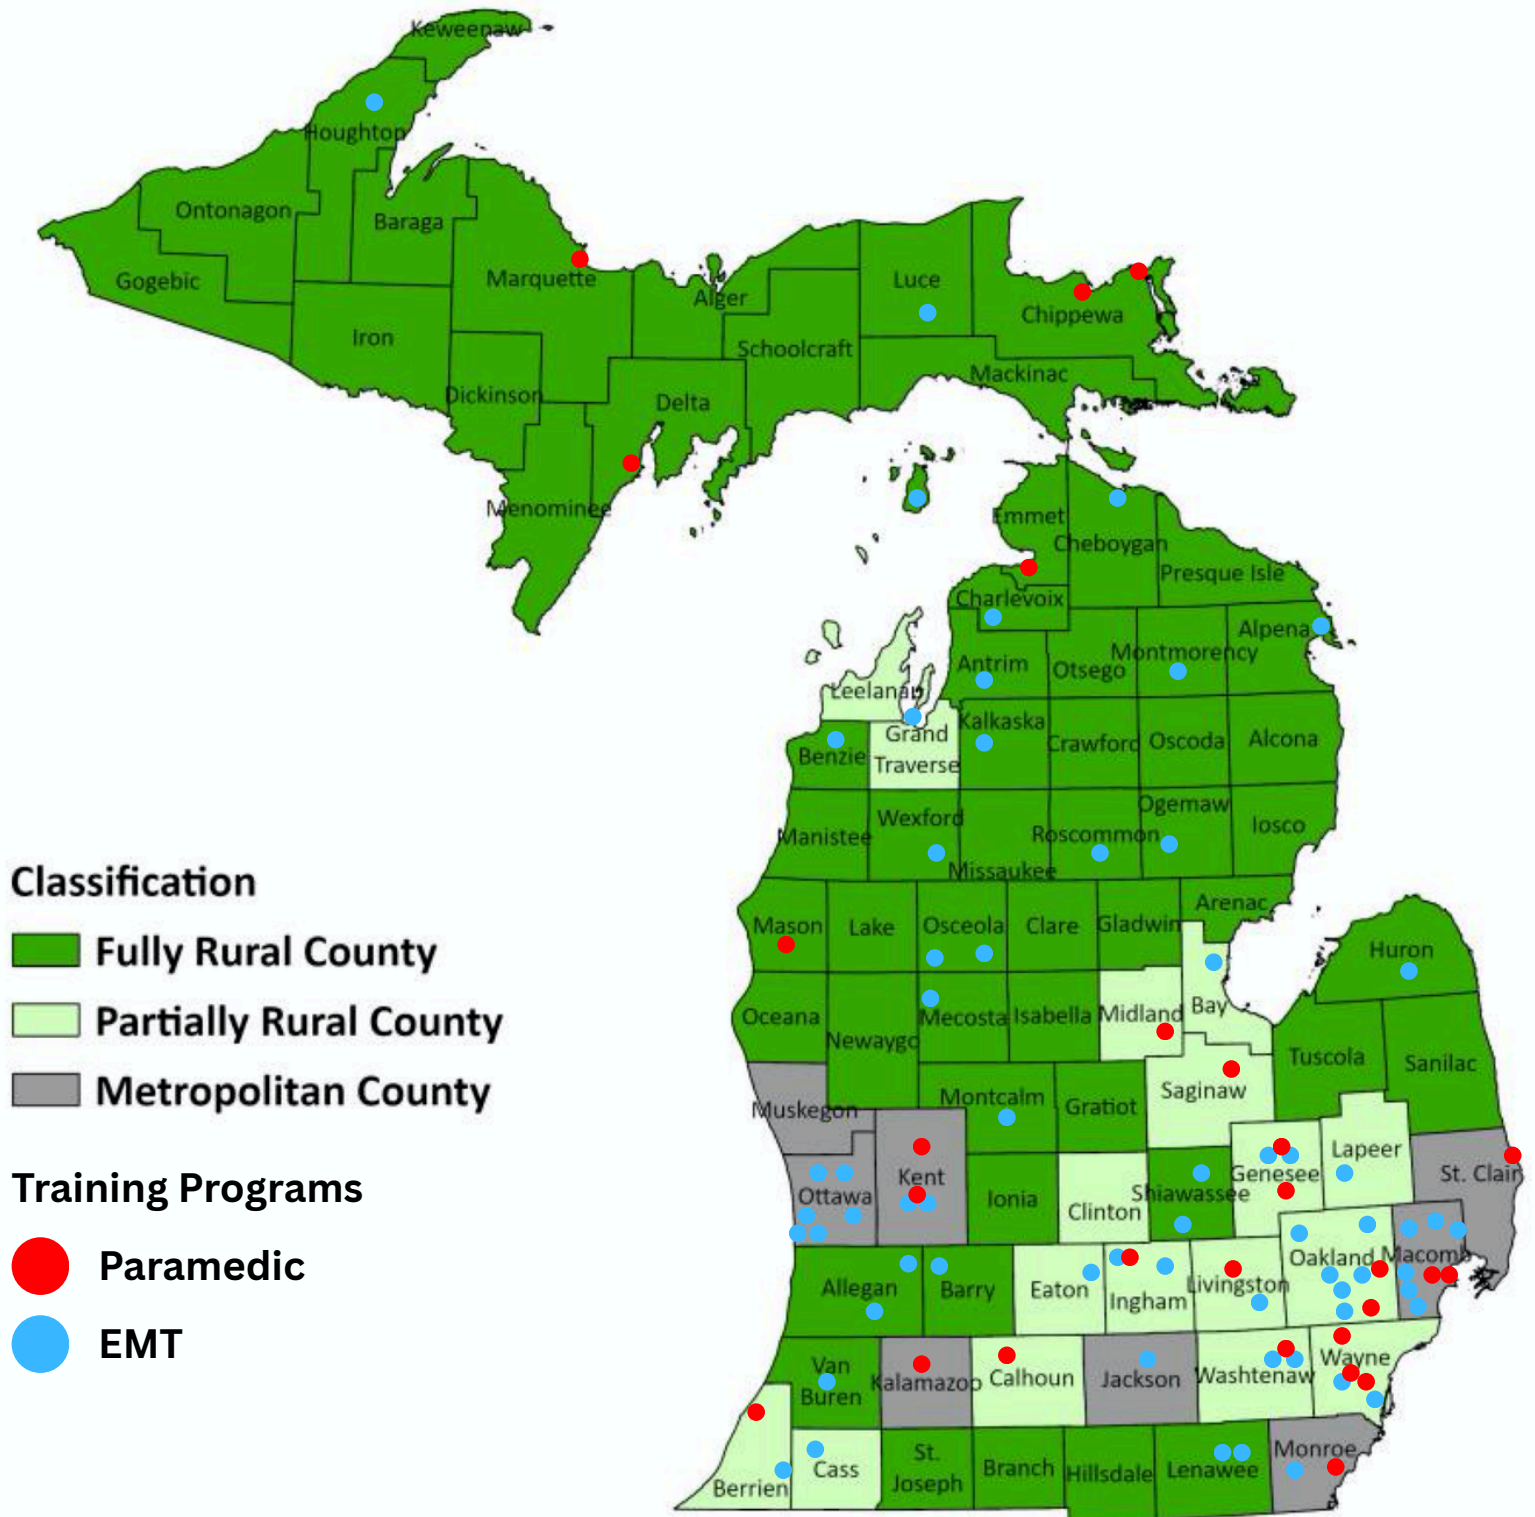

# Michigan's EMS Training Programs

**PARAMEDIC TRAINING PROGRAMS**

**Berrien County**

Medic 1 Community Emergency Service

**Calhoun County**

Kellogg Community College

**Chippewa County**

Bay Mills Community College

Lake Superior State Univ

**Delta County**

Bay College

**Emmet County**

North Central Michigan College

**Genesee County**

American Training Institute Consortium

Ascension Genesys Hospital

**Ingham County**

Lansing Community College

**Kalamazoo County**

Kalamazoo Valley Community College

**Kent County**

Life EMS Ambulance Education Centre/University of Michigan Health-West

Rockford Ambulance/Trinity Health Consortium

**Saginaw County**

Mobile Medical Response Education Consortium and Affiliates

**St. Clair County**

Tri-Hospital EMS-McLaren Paramedic Education Consortium

**Washtenaw County**

Huron Valley Ambulance Center for EMS Education